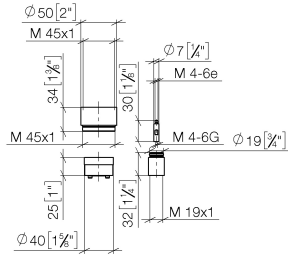

## Extension 25 mm -

---

12 191 970 90

- up to 25 mm: 1 x 12 191 970 90
- 26 mm - 50 mm: 2 x 12 191 970 90

for concealed single-lever shower and bath mixer 36  
12X SSS-FF

Extension 25 mm -

12 191 970 90

mm [inches]

Extension 25 mm -

12 191 970 90

12 191 970 90

Spare parts list

No.	Item Number	Name	Quantity used	Delivery time
1	09 17 01 191 90	sleeve	1	2
2	09 14 10 210 90	seal	1	2
3	09 30 11 186 90	disc	1	2
4	09 14 03 160 90	seal	2	2
5	09 31 11 207 90	bar	1	2
6	09 14 10 047 90	seal	1	2
7	09 17 01 192 90	sleeve	1	2