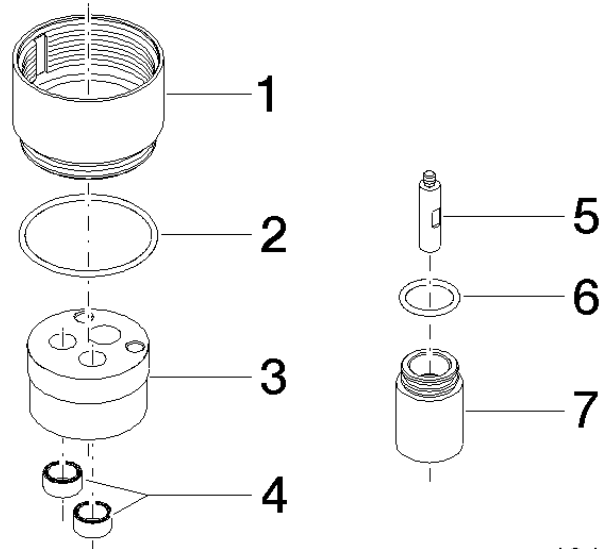

## Extension 25 mm -

---

12 191 970 90

- up to 25 mm: 1 x 12 191 970 90
- 26 mm - 50 mm: 2 x 12 191 970 90

for concealed single-lever shower and bath mixer 36  
12X SSS-FF

Extension 25 mm -

12 191 970 90

mm [inches]

Extension 25 mm -

12 191 970 90

12 191 970 90

Spare parts list

No.	Item Number	Name	Quantity used	Delivery time
1	09 17 01 191 90	sleeve	1	2
2	09 14 10 210 90	seal	1	2
3	09 30 11 186 90	disc	1	2
4	09 14 03 160 90	seal	2	2
5	09 31 11 207 90	bar	1	2
6	09 14 10 047 90	seal	1	2
7	09 17 01 192 90	sleeve	1	2